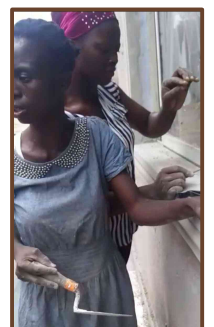

MERRY CHRISTMAS!

Psalm 121: "I lift my eyes up to the mountains - where does my help come from? My helps comes from the LORD, the Maker of heaven and earth."

This year has come to an end. Unfortunately, the turmoil in the world has not. We do not fear. We do not tremble at the future. We know that God is sovereign as He always has been. We know that He is with us in our times of trouble. We know that we have eternal life no matter what 2021 will bring. He is calling you. Can you hear him? He is the Prince of peace, He is Emanuel, God with us, and He is alive!

Our prayer for your family is that you feel His Love and Grace in a fresh way. That you *experience* His presence. Some of you have lost loved ones to Covid. We pray especially for you that you feel His loving arms around you in this Holiday season.

Your prayer support and donations got us through this year, and LOOK at the work YOU HAVE DONE in Nigeria! Look what we have built together? The Grasscutter Farm should be up and running by March. May you reap the rewards of your sowing generously into HIS KINGDOM and assisting our family through a difficult year of constant lock down.